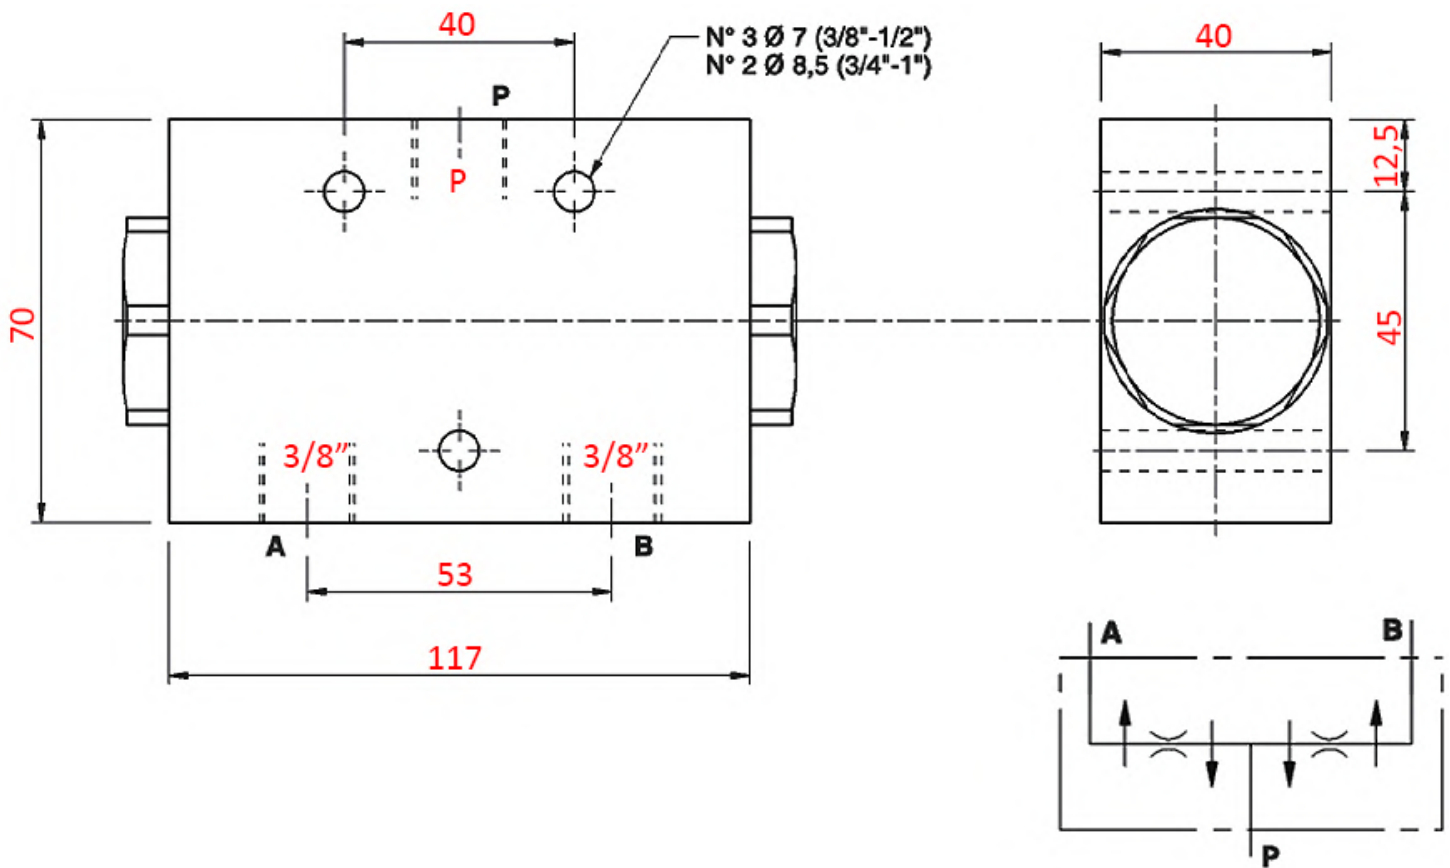

[mm]

Šifra / Code	13685	13686	13687	13688	13689	13690	13691	13692
Max. Pretok / Max. Flow [l/min]	1-3	3-6	6-10	10-20	20-32	25-40	40-60	60-80
Max. Delovni tlak / Max. Working press. [bar]	250							
Max. Tlak / Max. Pressure [bar]	300							
Navoj "A & B" / Thread "A & B" ["]	3/8"							
Navoj "P" / Thread "P" ["]	3/8"				1/2"			